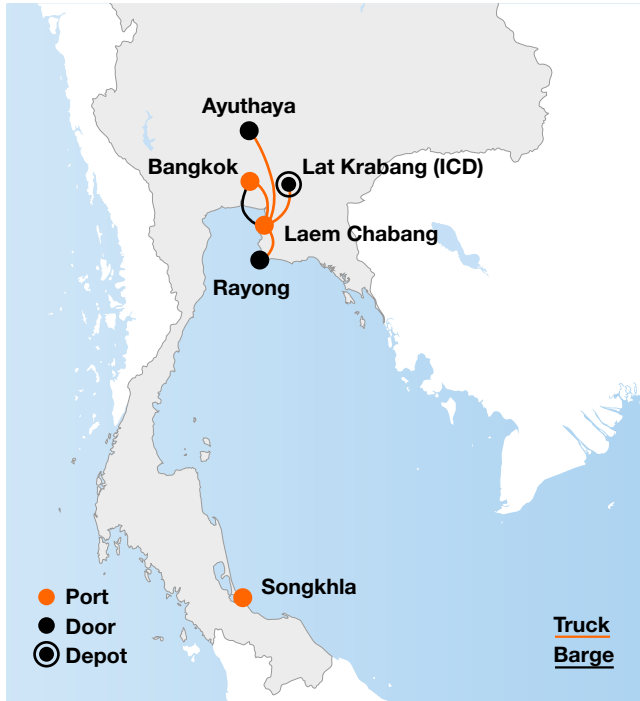

# Hapag-Lloyd Inland **Thailand**

Hapag-Lloyd offers tailor-made solutions for the first and last mile via Laem Chabang, Bangkok and Songkhla. Our Inland experts for Thailand are here for you, offering the best possible solutions for your Inland transport via road and rail. We are continuously expanding our services customizing them to your needs. With Hapag-Lloyd Inland your cargo is in good hands. We are ready to take on and deliver your Import and Export cargo to and from your Inland hub.

## **Our Offer**

- Connecting our deep-sea services with our Inland terminals
- Direct connections to/from three main ports in Thailand, three barge terminals as well as the ICD Bangkok metro port area
- Efficient transport services by rail and truck
- Competitive Carrier's Haulage rates
- Access to our Inland services via Quick Quotes within seconds
- A dedicated Inland team closely monitors your cargo's journey from start to finish

### Main Ports

Laem Chabang:

Served by Hapag-Lloyd's own ship system as direct calls

Bangkok:

Truck from/to and Barge from Laem Chabang

Songkhla:

Third Party feeder from/to Singapore

### Door locations

Ayuthaya: Truck from/to Laem Chabang

Rayong: Truck from/to Laem Chabang