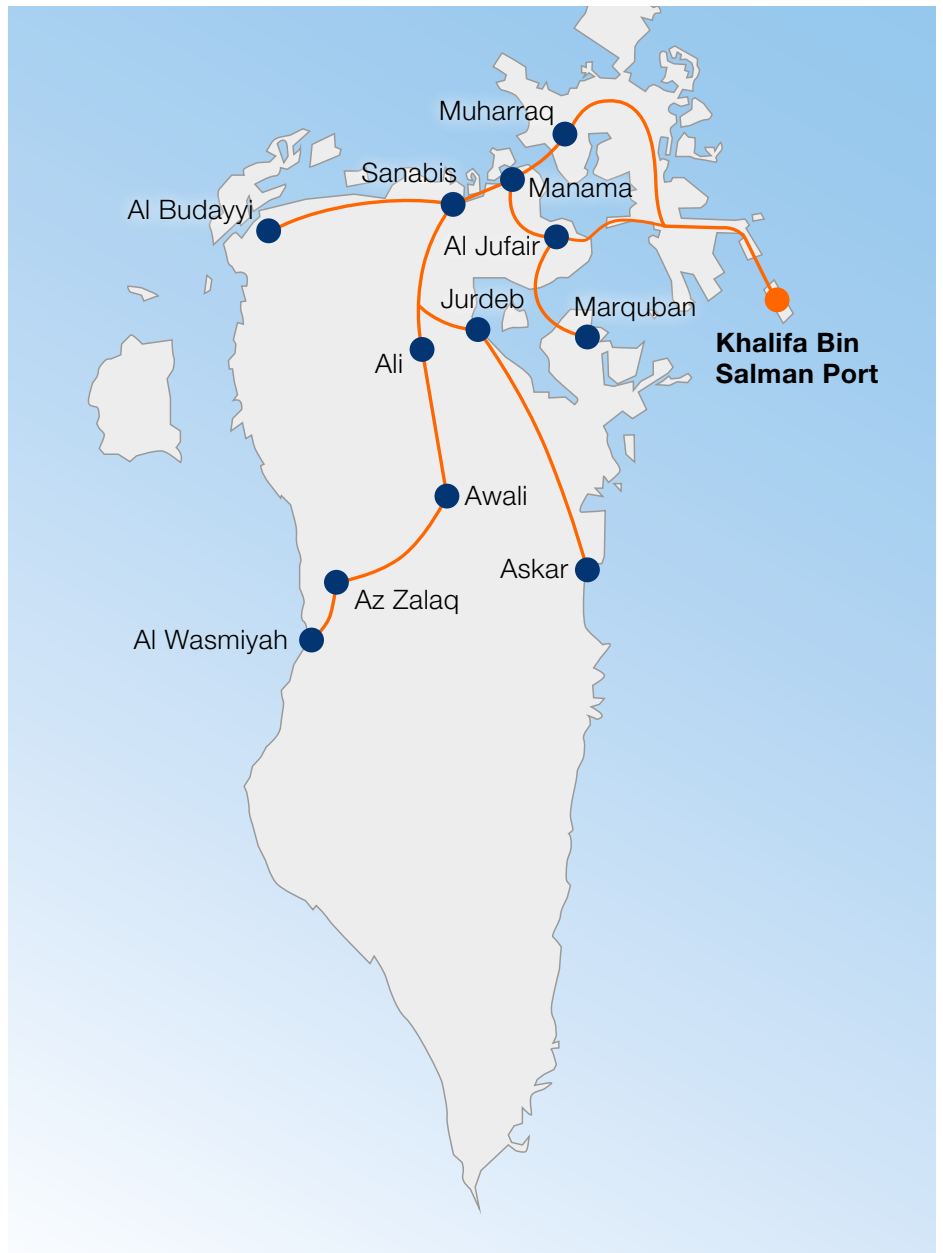

# Bahrain

Hapag-Lloyd provides tailor-made solutions for the first and last mile worldwide. With our door-to-door deliveries throughout Bahrain and a one-stop-shop solution under the Hapag-Lloyd Bill of Lading, we strive to offer you convenient and efficient services. Our Inland products cover the entire Kingdom of Bahrain connecting your locations to Khalifa Bin Salman Port.

Our motivated team will closely track your cargo's journey from start to finish and support you with local expertise.

## Hapag-Lloyd Inland – Bahrain

### Truck Services

**Please note:** The location code BHAMH covers all Inland locations in Bahrain.