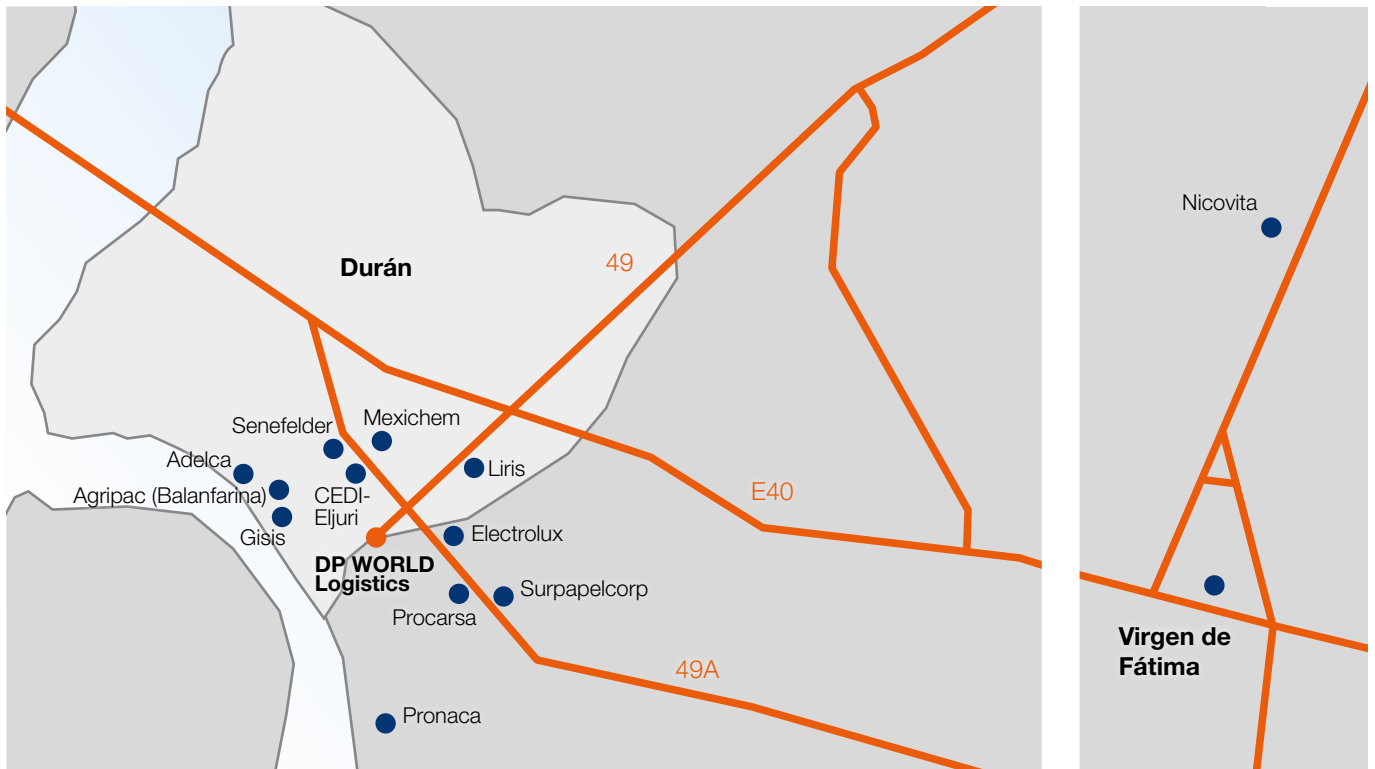

Hapag-Lloyd Inland Services

New Inland Service in Ecuador

DP World Posorja to Duran Logistics Center

Hapag-Lloyd Ecuador has opened new hub facilities at Duran to handle your cargo on its way to discharge in DP World Posorja. The Duran Logistics Center is strategically located with easy access to/from the main roads of the country. This new service is available for imports from all origins.

New Inland Service in Ecuador

Container Type	Rate
Standard Units 20', 40'	\$ 205 per box
Reefer Units 20', 40'	Under DLF charge
High Cube Units	

Please note:

Requests for the Cargo Hub Facility Service from DP World Posorja to Duran Logistics Center should be directly addressed at Hapag-Lloyd. We will arrange the best individual solution for your cargo.