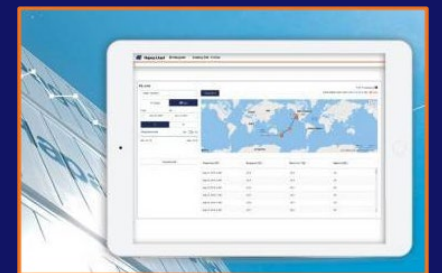

### TRACK

-  [Track By Booking](#)
-  [Track By Container](#)
-  [HL Live Smart Reefer Monitoring](#)